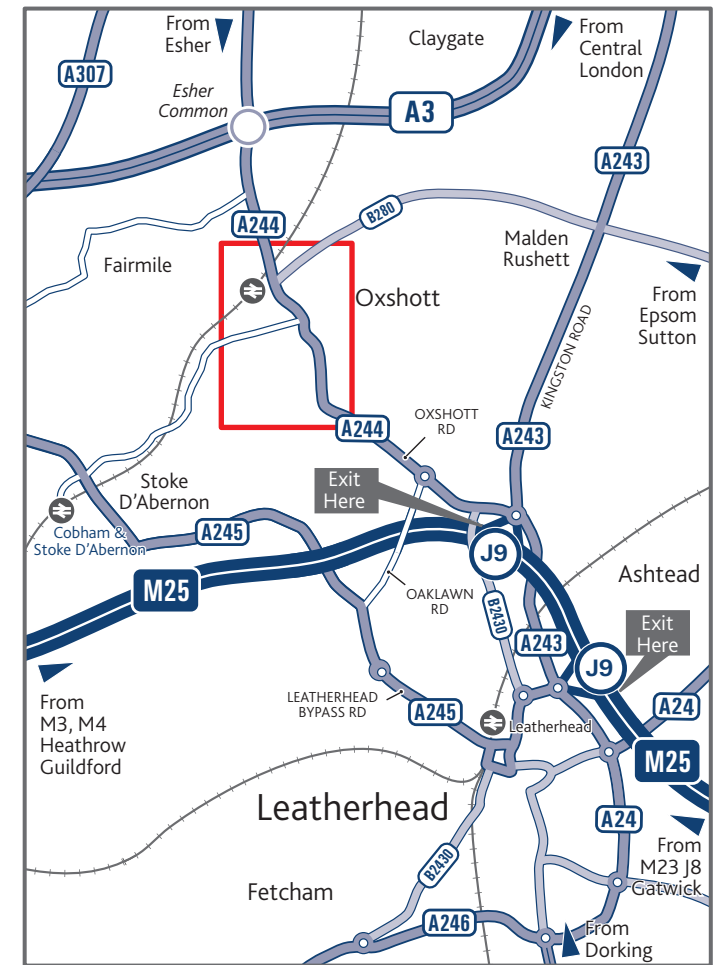

Directions to Pre-Prep, Bevendean, Steels's Lane, Oxshott, KT22 0QQ, Tel 01372 842546

We advise visitors to park in the pay and display car park at the top of Steel's Lane and walk down to Bevendean. Alternatively park in Oakshade Road or Holtwood Road

Directions from Cobham

- Proceed along A245 from Cobham and turn left into Blundel Lane. Follow the road which continues straight into Steel's Lane
- The Pre-Prep entrance is the first left after Holtwood Road

Directions from A3

- Leave A3 at junction marked A244 Oxshott and Leatherhead
- Just before Esso station on left, turn right into Steel's Lane
- From the top of Steel's Lane, the Pre-Prep entrance is approx 0.2 miles on the right-hand side with yellow 'KEEP CLEAR' markings on the road

Directions from M25/J9

- Leave M25 at junction 9 and follow signs for A244 Oxshott, Esher and Leatherhead
- Once heading north on A244, pass The Bear PH and the entrance to the main school
- After passing Oakshade Road and shops on the left, turn left into Steel's Lane
- From the top of Steel's Lane, the Pre-Prep entrance is approx 0.2 miles on the right-hand side with yellow 'KEEP CLEAR' markings on the road

Please use these directions when visiting the school and do not rely on your Sat Nav.

From the M25 J9

DANES HILL SCHOOL
STRONG & SAGACIOUS