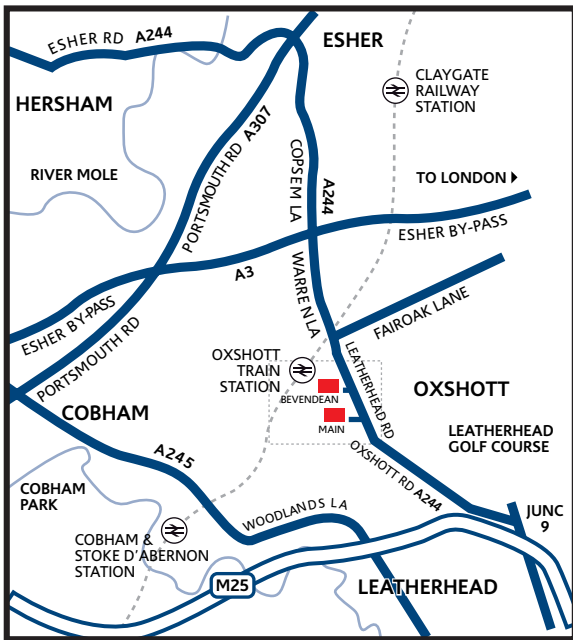

DIRECTIONS TO DANES HILL SCHOOL

Find Us Here:

Directions from the M25:

If approaching from the Gatwick Airport direction, exit at Junction 9 Leatherhead. Junction 9 is 1.9 miles (3 km) from the school. Take the 3rd exit at the roundabout and proceed along the dual carriageway to the next roundabout where you should take the 3rd exit - A244 sign-posted Oxshott and Esher.

If approaching from the Heathrow Airport direction, exit the M25 at Junction 9 - leatherhead. Go up the slip road to the roundabout and take the first exit - A244 sign-posted Oxshott and Esher.

Proceed for just over a mile; bearing right at one mini roundabout and you will pass Willoughby's Nursery, a road named Wren's Hill and 'The Bear' pub on the left. Danes Hill is shortly after 'The Bear' on the brow of the hill. Turn left into the school drive and park in the visitors' car park. Walk along the drive towards the school and you will come to the main House where you will see a large sign indicating the Reception, which is situated just inside the main front door.

Directions from the A3:

If you are coming from the London direction, go under the New Malden 'Ace of Spades' and 'Toby Jug' underpass. Ignore the next exit to Esher Common.

Take the next exit from the A3 sign-posted A244 Oxshott, Esher and leatherhead. Go down the slip road and take the first exit (Copsem Lane which becomes Warren Lane), which is sign-posted A244 Oxshott and Leatherhead.

By Train

Trains leave Waterloo at approximately 15 and 45 minutes past every hour and arrive at Oxshott Station half an hour later. The station is 0.3 miles (0.5 km) from the school.

Leatherhead Road, Oxshott, Surrey KT22 0JG