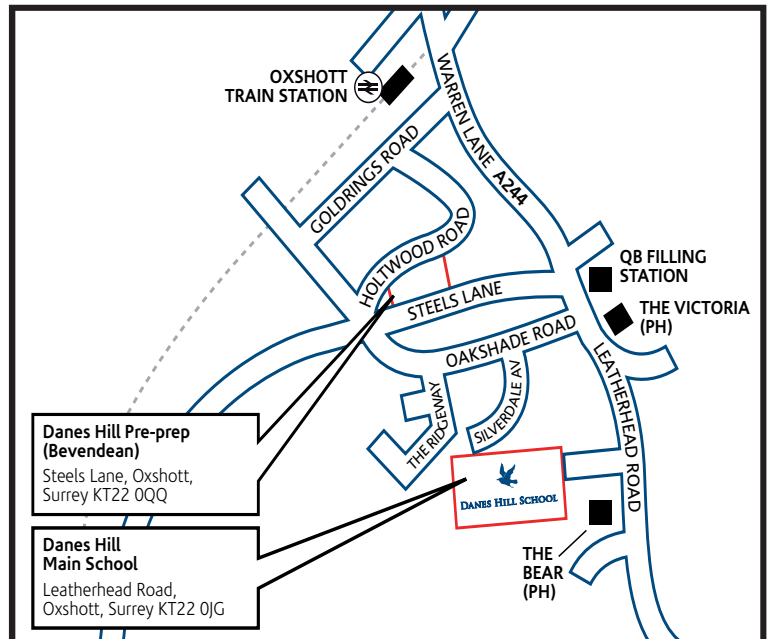

DIRECTIONS TO DANES HILL SCHOOL

Find Us Here:

Directions from the M25:

If approaching from the Gatwick Airport direction, exit at Junction 9 Leatherhead. Junction 9 is 1.9 miles (3 km) from the school. Take the 3rd exit at the roundabout and proceed along the dual carriageway to the next roundabout where you should take the 3rd exit - A244 sign-posted Oxshott and Esher.

If approaching from the Heathrow Airport direction, exit the M25 at Junction 9 - leatherhead. Go up the slip road to the roundabout and take the first exit - A244 sign-posted Oxshott and Esher.

Proceed for just over a mile; bearing right at one mini roundabout and you will pass Willoughby's Nursery, a road named Wren's Hill and 'The Bear' pub on the left. Danes Hill is shortly after 'The Bear' on the brow of the hill. Turn left into the school drive and park in the visitors' car park. Walk along the drive towards the school and you will come to the main House where you will see a large sign indicating the Reception, which is situated just inside the main front door.

Directions from the A3:

If you are coming from the London direction, go under the New Malden 'Ace of Spades' and 'Toby Jug' underpass. Ignore the next exit to Esher Common.

Take the next exit from the A3 sign-posted A244 Oxshott, Esher and leatherhead. Go down the slip road and take the first exit (Copsem Lane which becomes Warren Lane), which is sign-posted A244 Oxshott and Leatherhead.

Go over the traffic lights beside Oxshott Station. Go over the pedestrian lights in the centre of Oxshott village just after the Q8. garage. Start to indicate right after the last shop. The school drive is on the brow of the hill. Having come into the drive, please proceed through the barriers to the very end of the drive where you will find the Main House on your left.